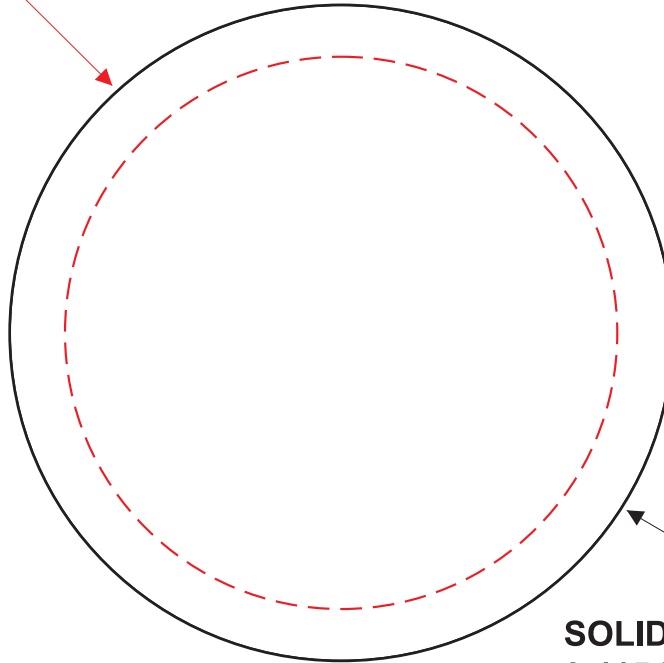

3 INCH BUTTON TEMPLATE

**DOTTED LINE
2.875 DIAMETER VIEWABLE IMAGE**

**SOLID LINE
3.415 DIAMETER CUT LINE**

**PLACE ART UNDER CLIPPING MASK IN ART LAYER
HIDE THE TOP LAYER LABELED "HIDE LAYER" BEFORE SAVING AND SUBMITTING**