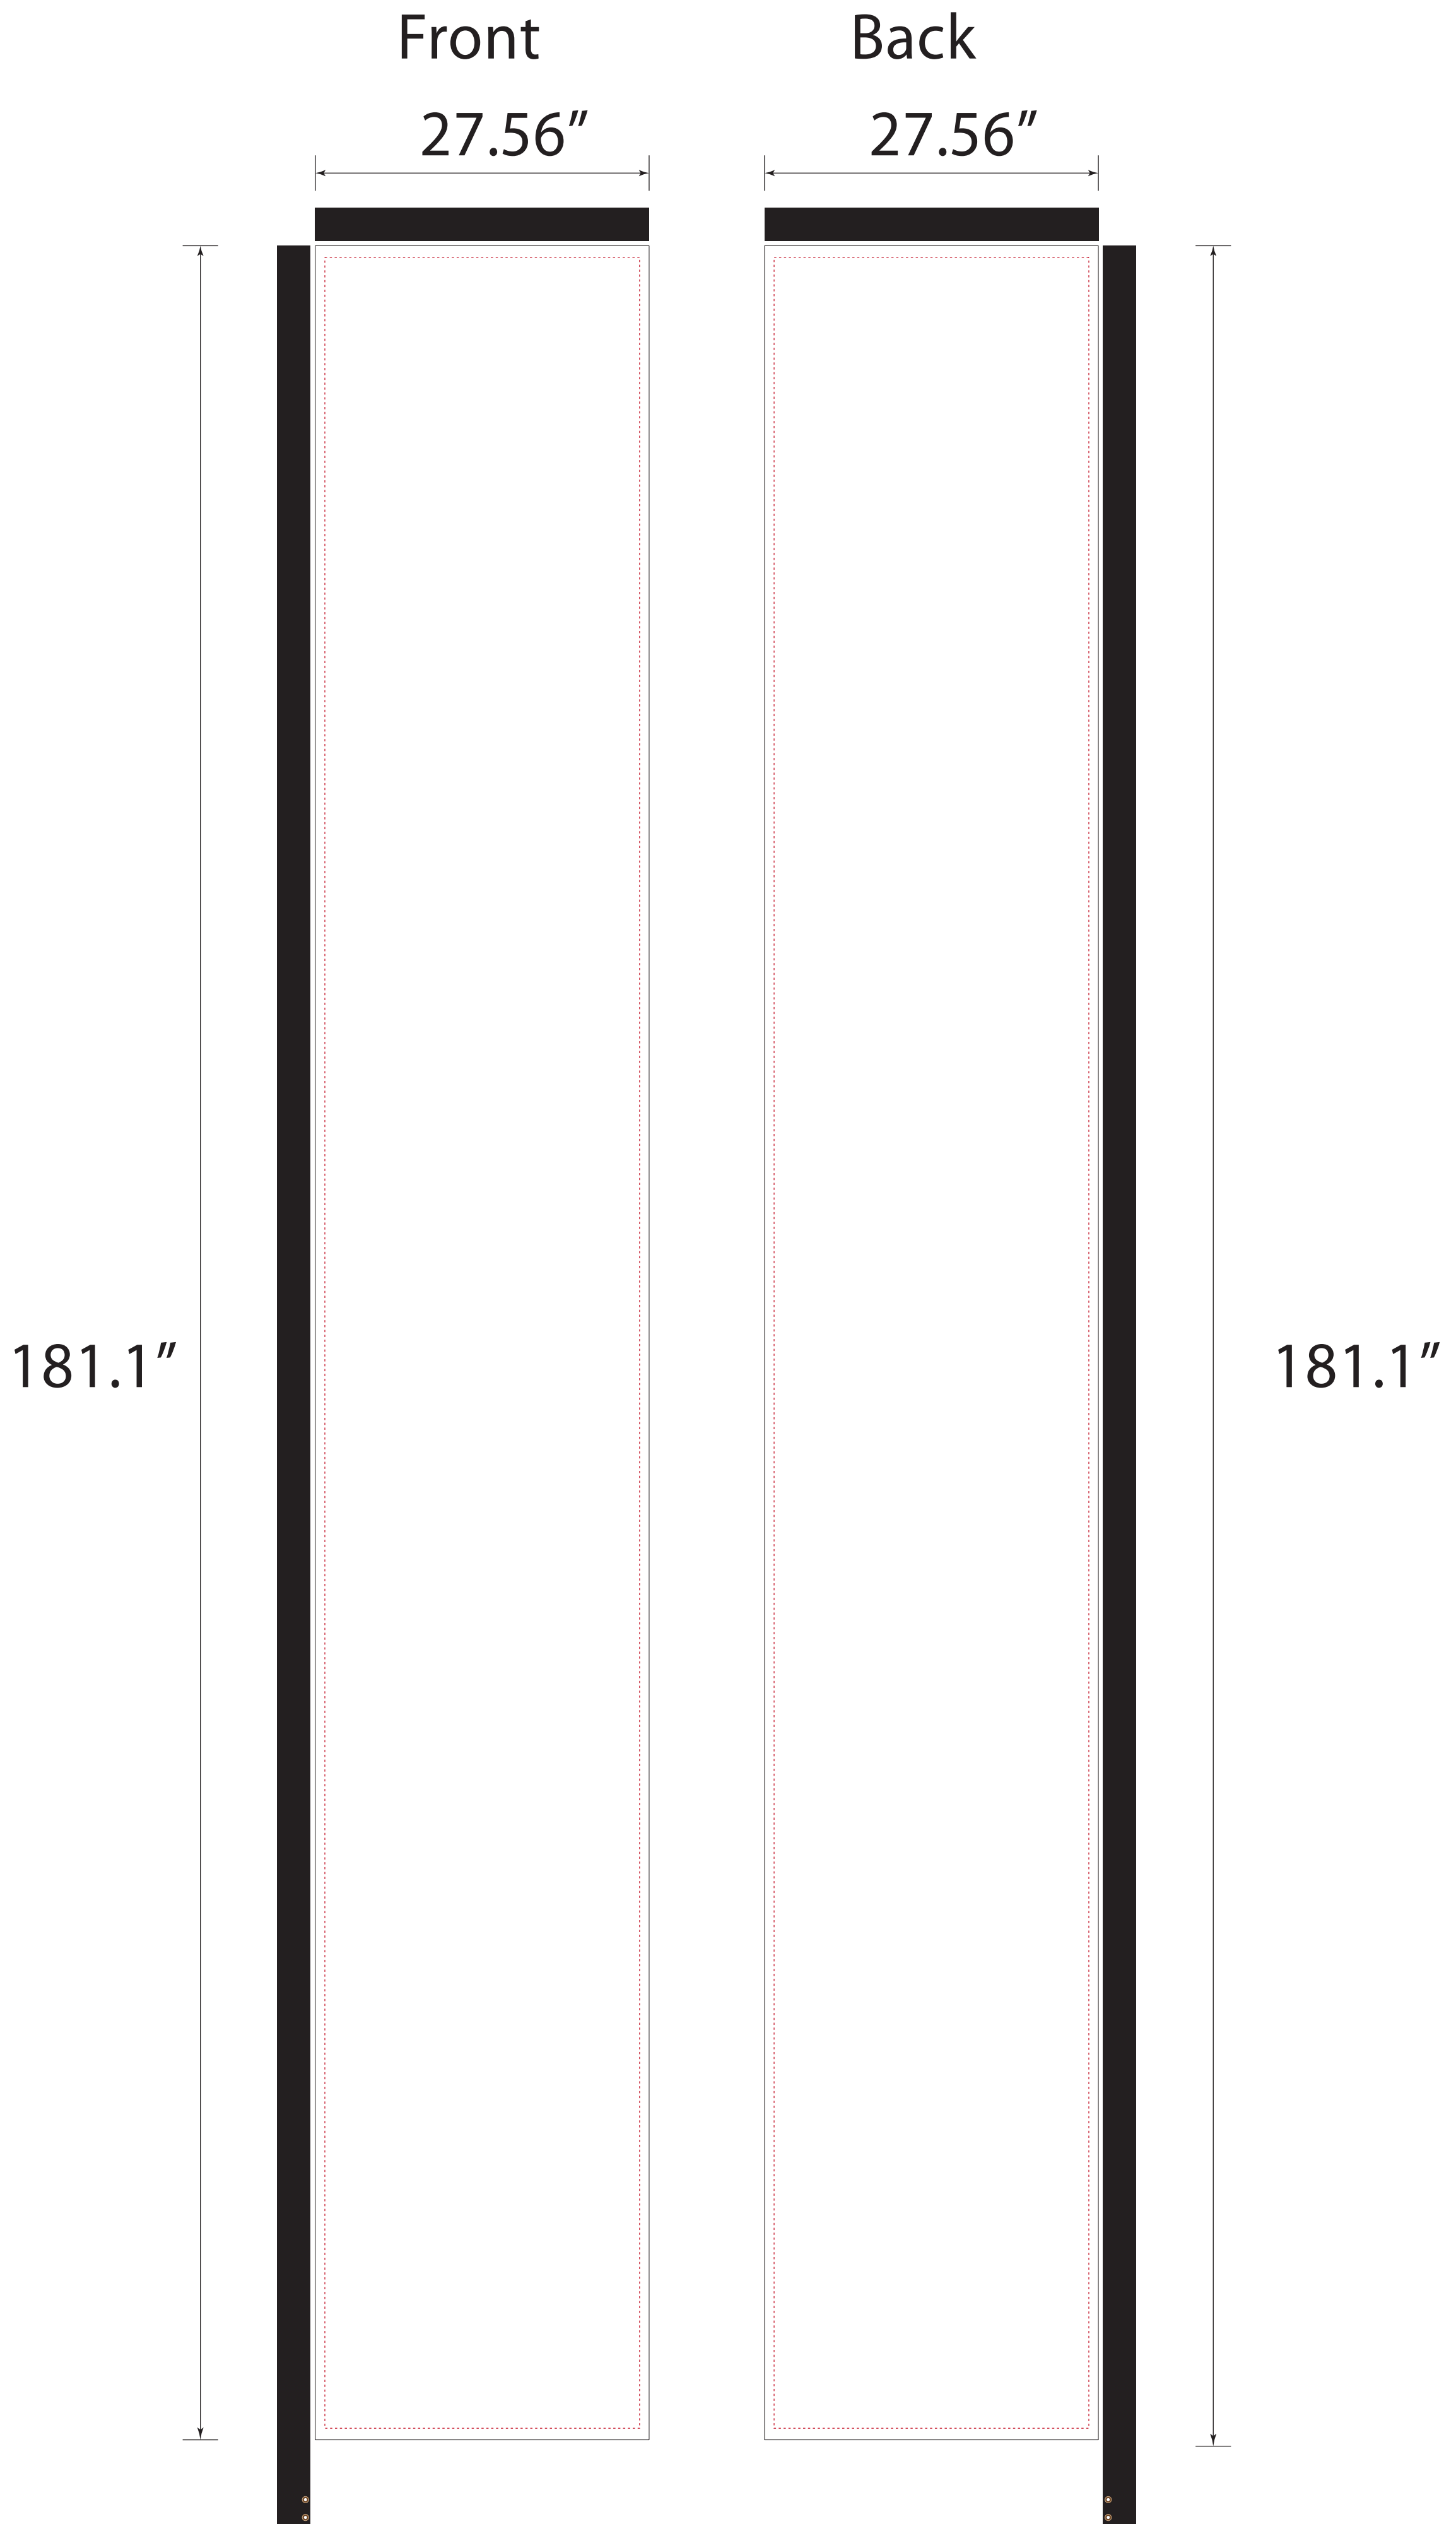

17ft Rectangle Flag Extra Long - 2 Sided

PLACE ARTWORK IN ART LAYER
KEEP ALL IMPORTANT ARTWORK WITHIN RED LINE
HIDE TOP LAYER AND SAVE AS LAYERED PDF