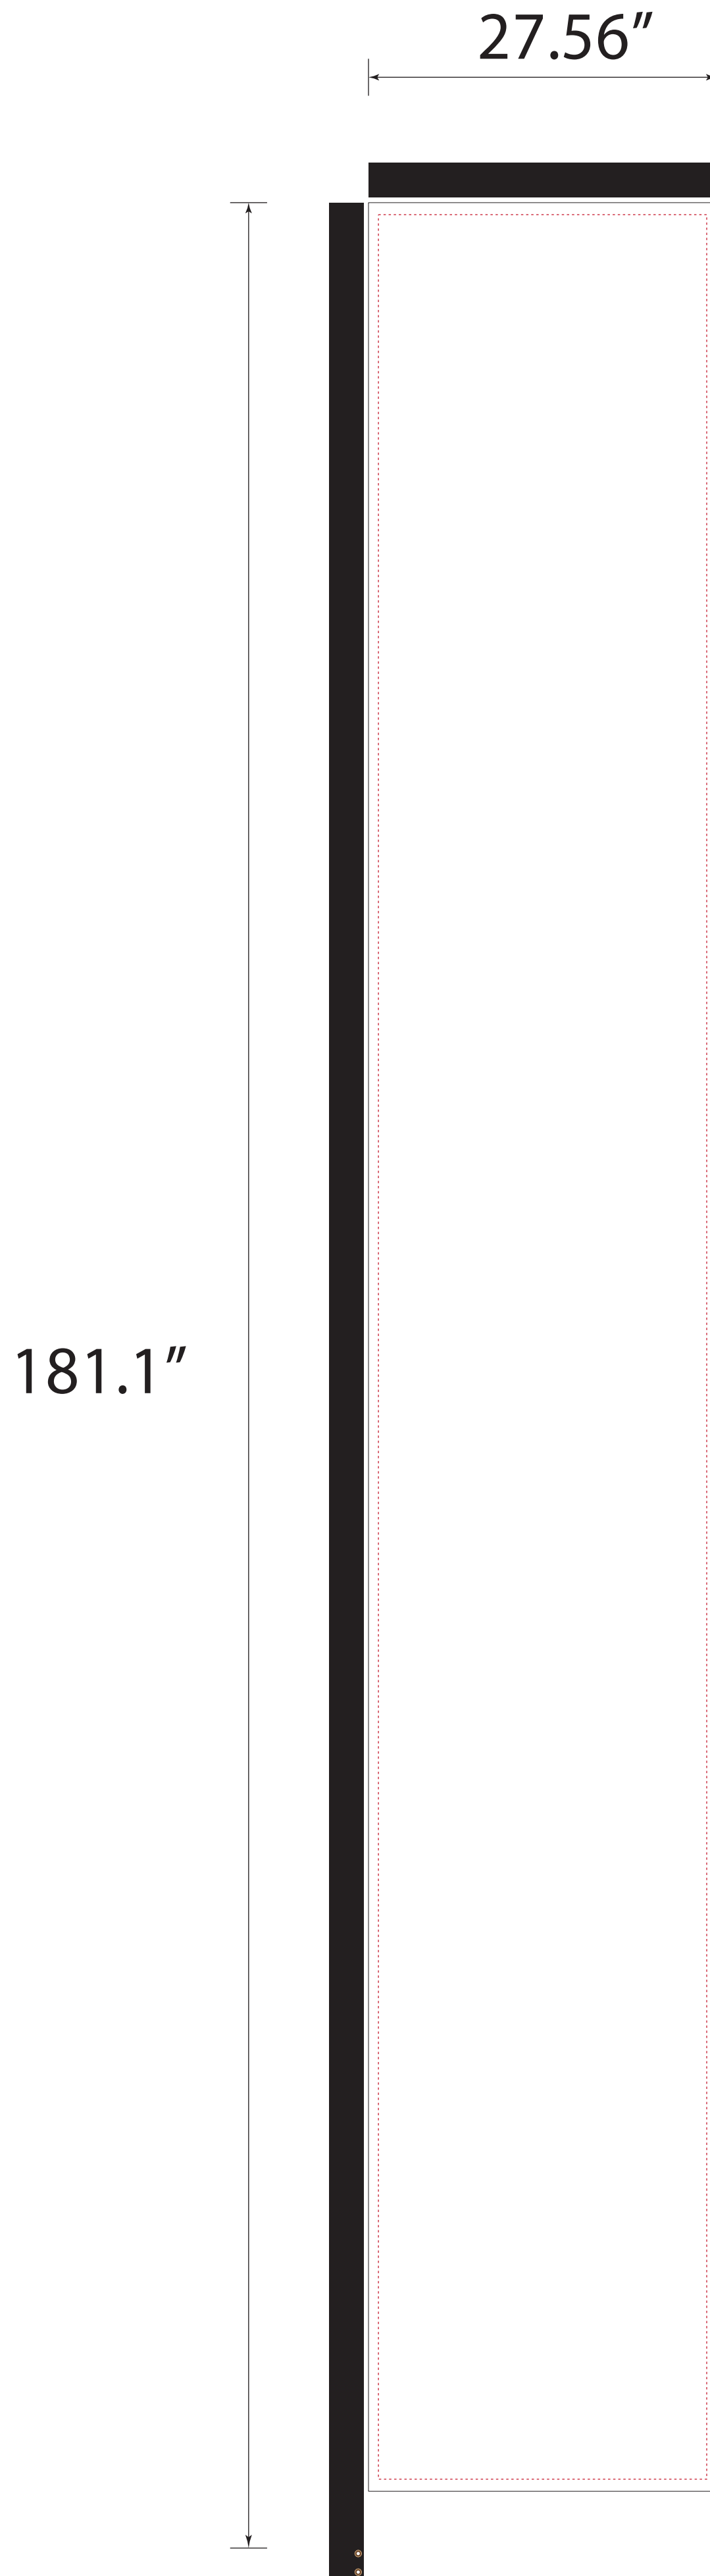

# 17ft Rectangle Flag Extra Long - 1 Side

**PLACE ARTWORK IN ART LAYER  
KEEP ALL IMPORTANT ARTWORK WITHIN RED LINE  
HIDE TOP LAYER AND SAVE AS LAYERED PDF**