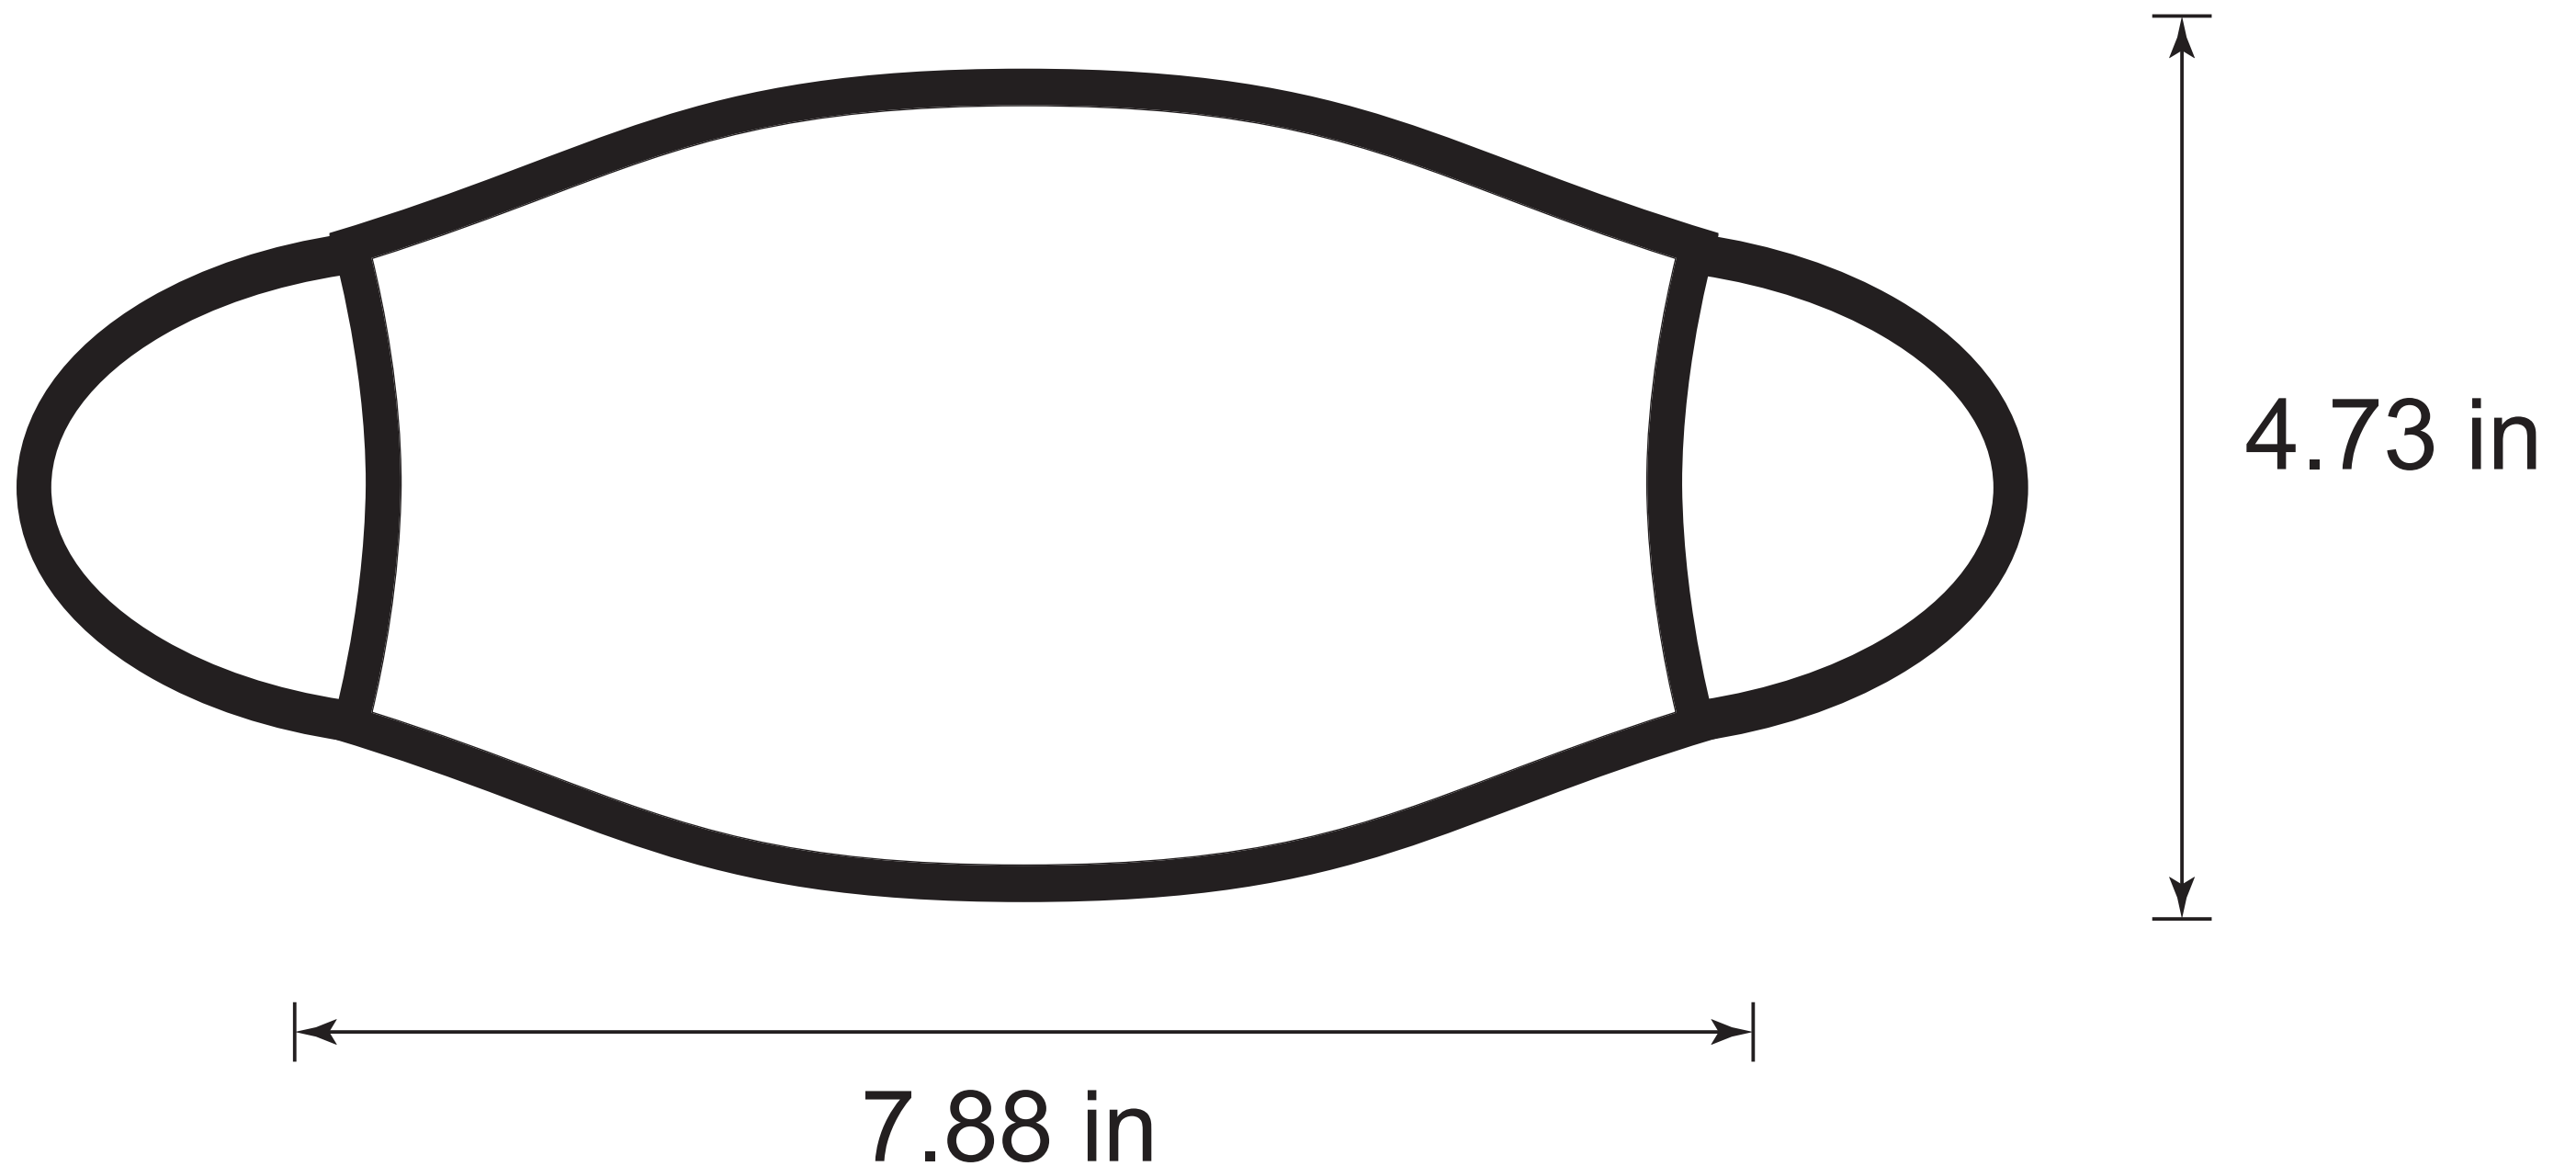

ONE SIZE FACE MASK TEMPLATE

BLACK TRIM

PLACE ART BELOW THE ART CLIPPING MASK
SAVE ARTWORK AS PDF WITH LAYERS

NOTE: SMALL IMAGES, FINE LINES & HIGHLY DETAILED ART WILL NOT PRINT WELL