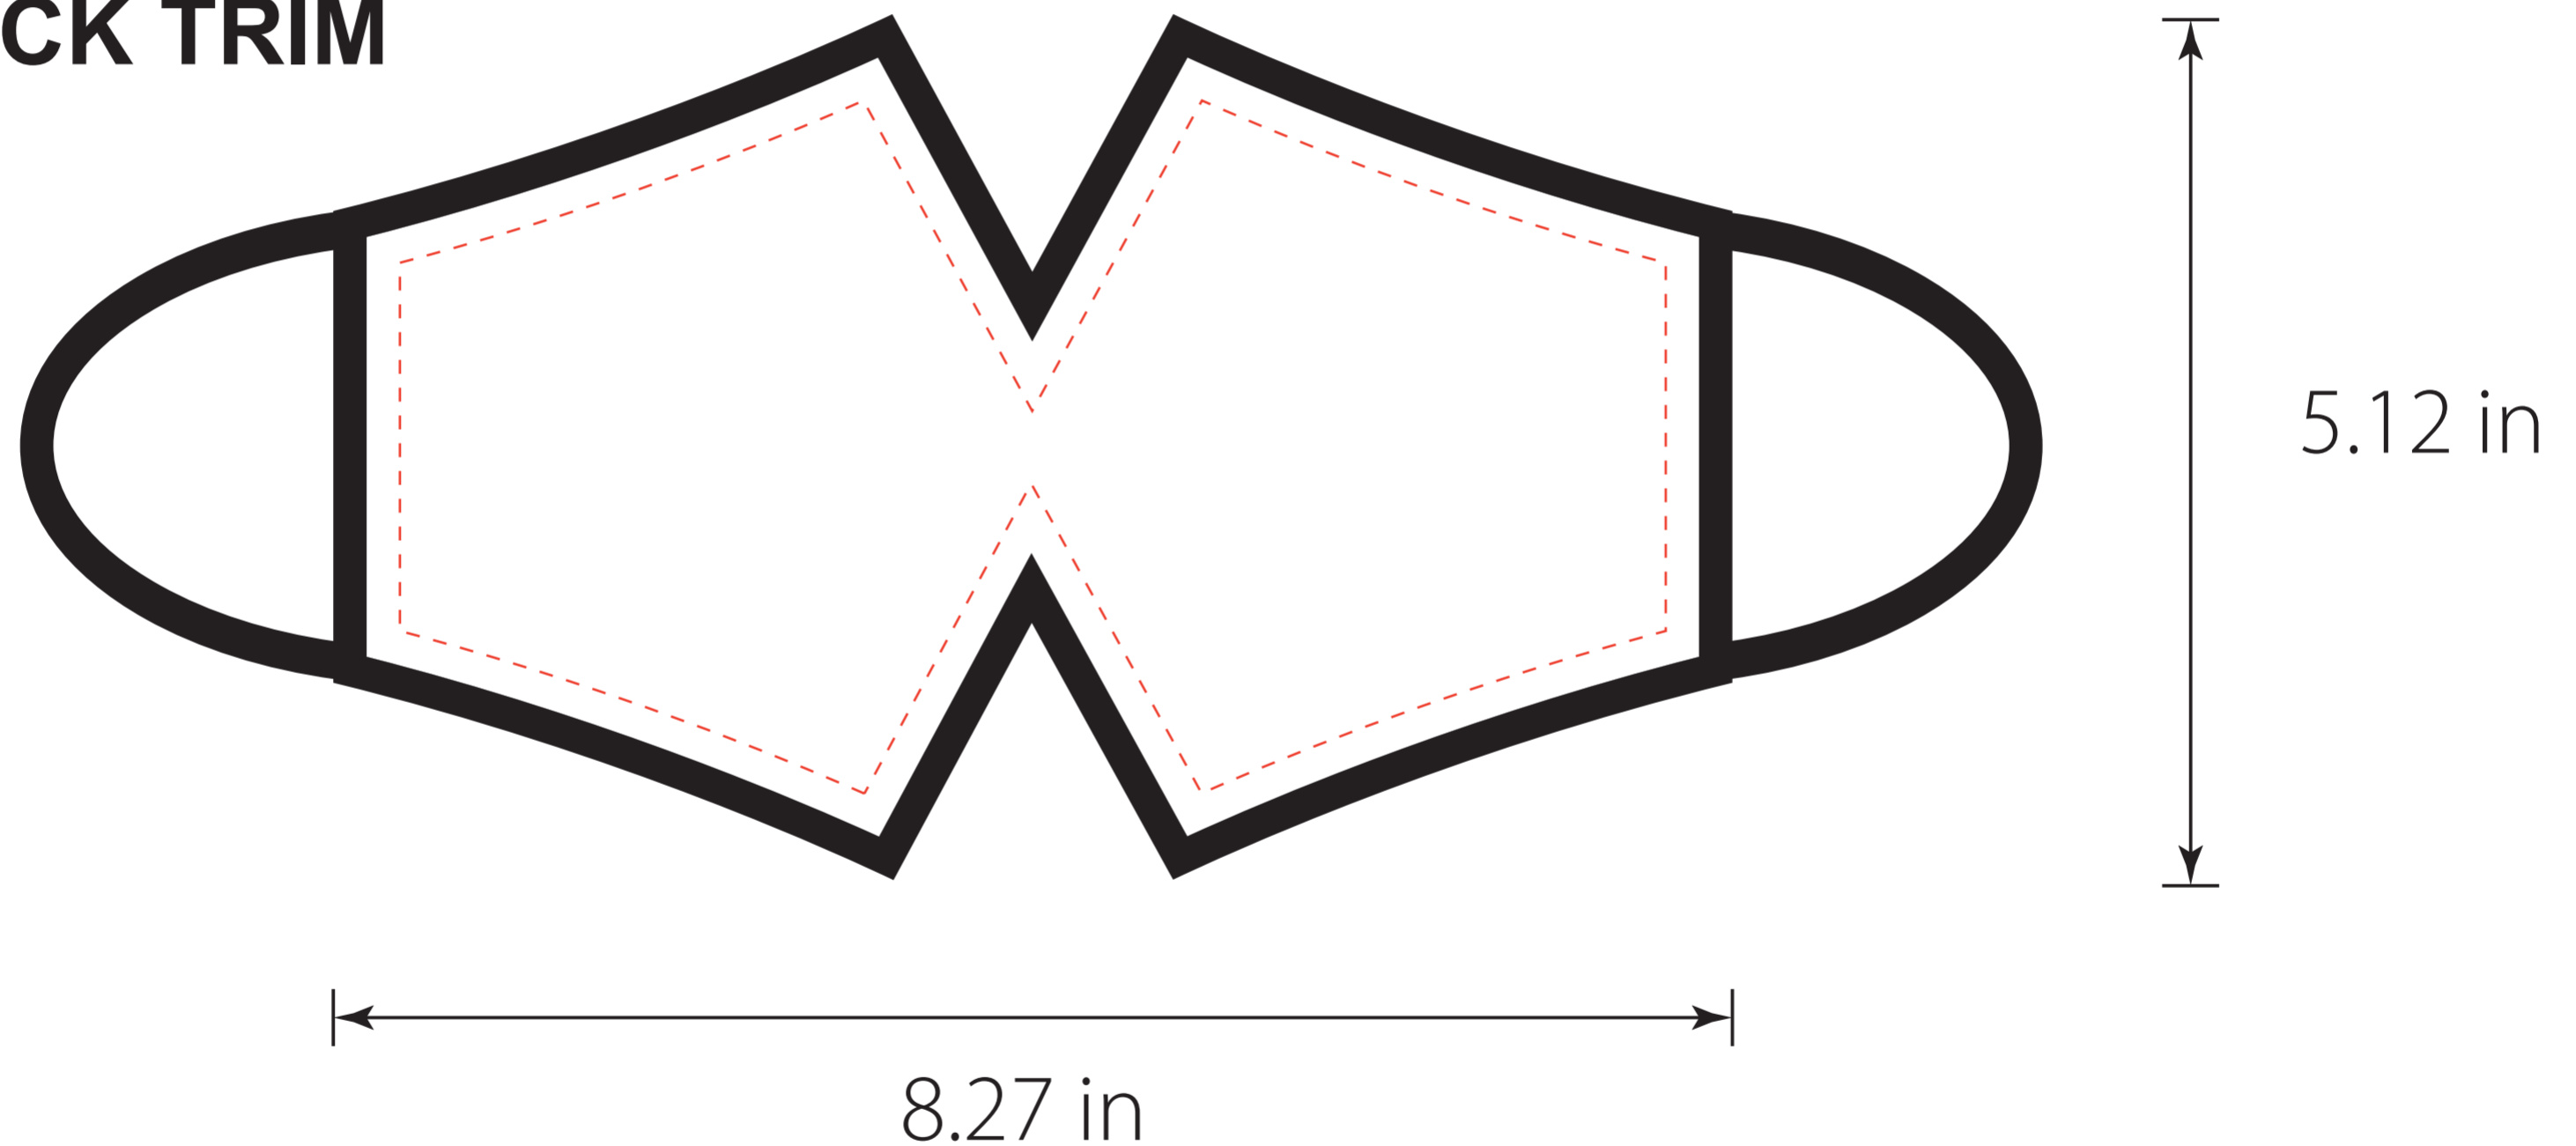

# ONE SIZE ROUNDED FACE MASK TEMPLATE

HIDE TOP LAYER BEFORE SUBMITTING ORDER

**BLACK TRIM**

**PLACE ART BELOW THE ART CLIPPING MASK**  
**SAVE ARTWORK AS PDF WITH LAYERS**

**NOTE: SMALL IMAGES, FINE LINES & HIGHLY DETAILED ART WILL NOT PRINT WELL**