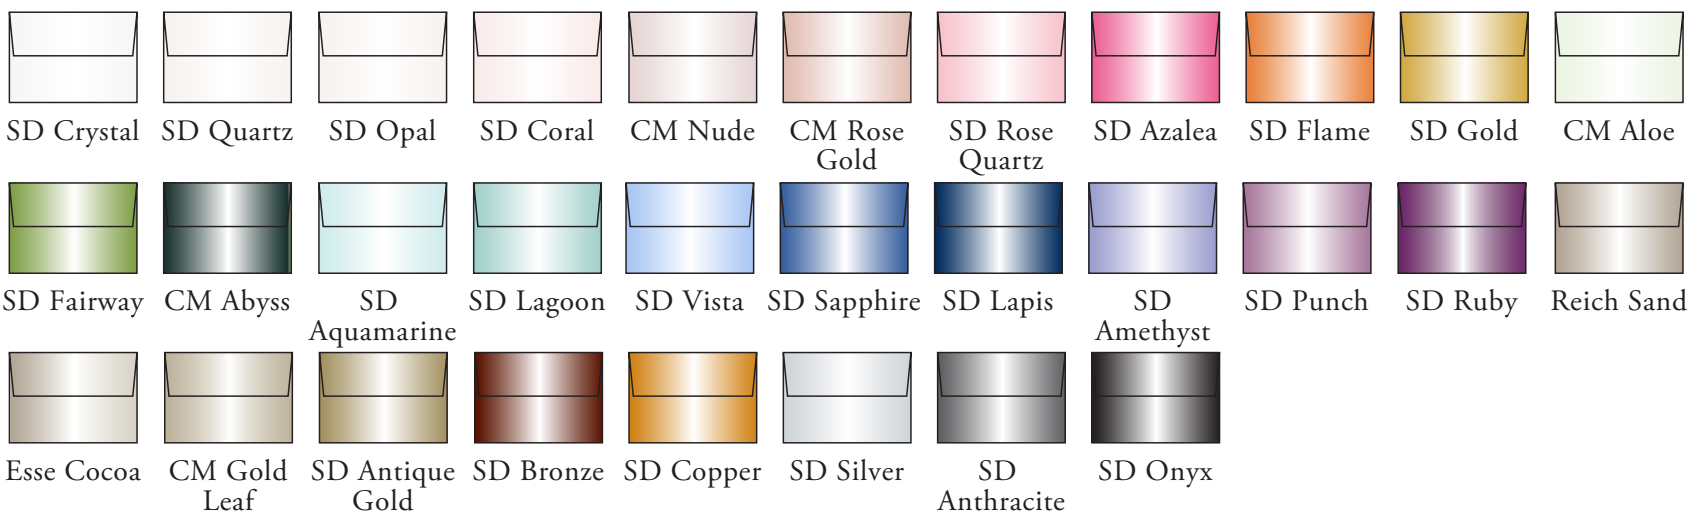

A10 G Size	5.75" x 9.25"			
A8 C Size	5.25" x 7.75"			
4Bar R Size	4.875" x 3.5"	square flap	pointed flap	euro flap

Matte

Metallic

Looking for a colored envelope in a different color or size? *contact us* to see if we can special order envelopes or if you can supply them.