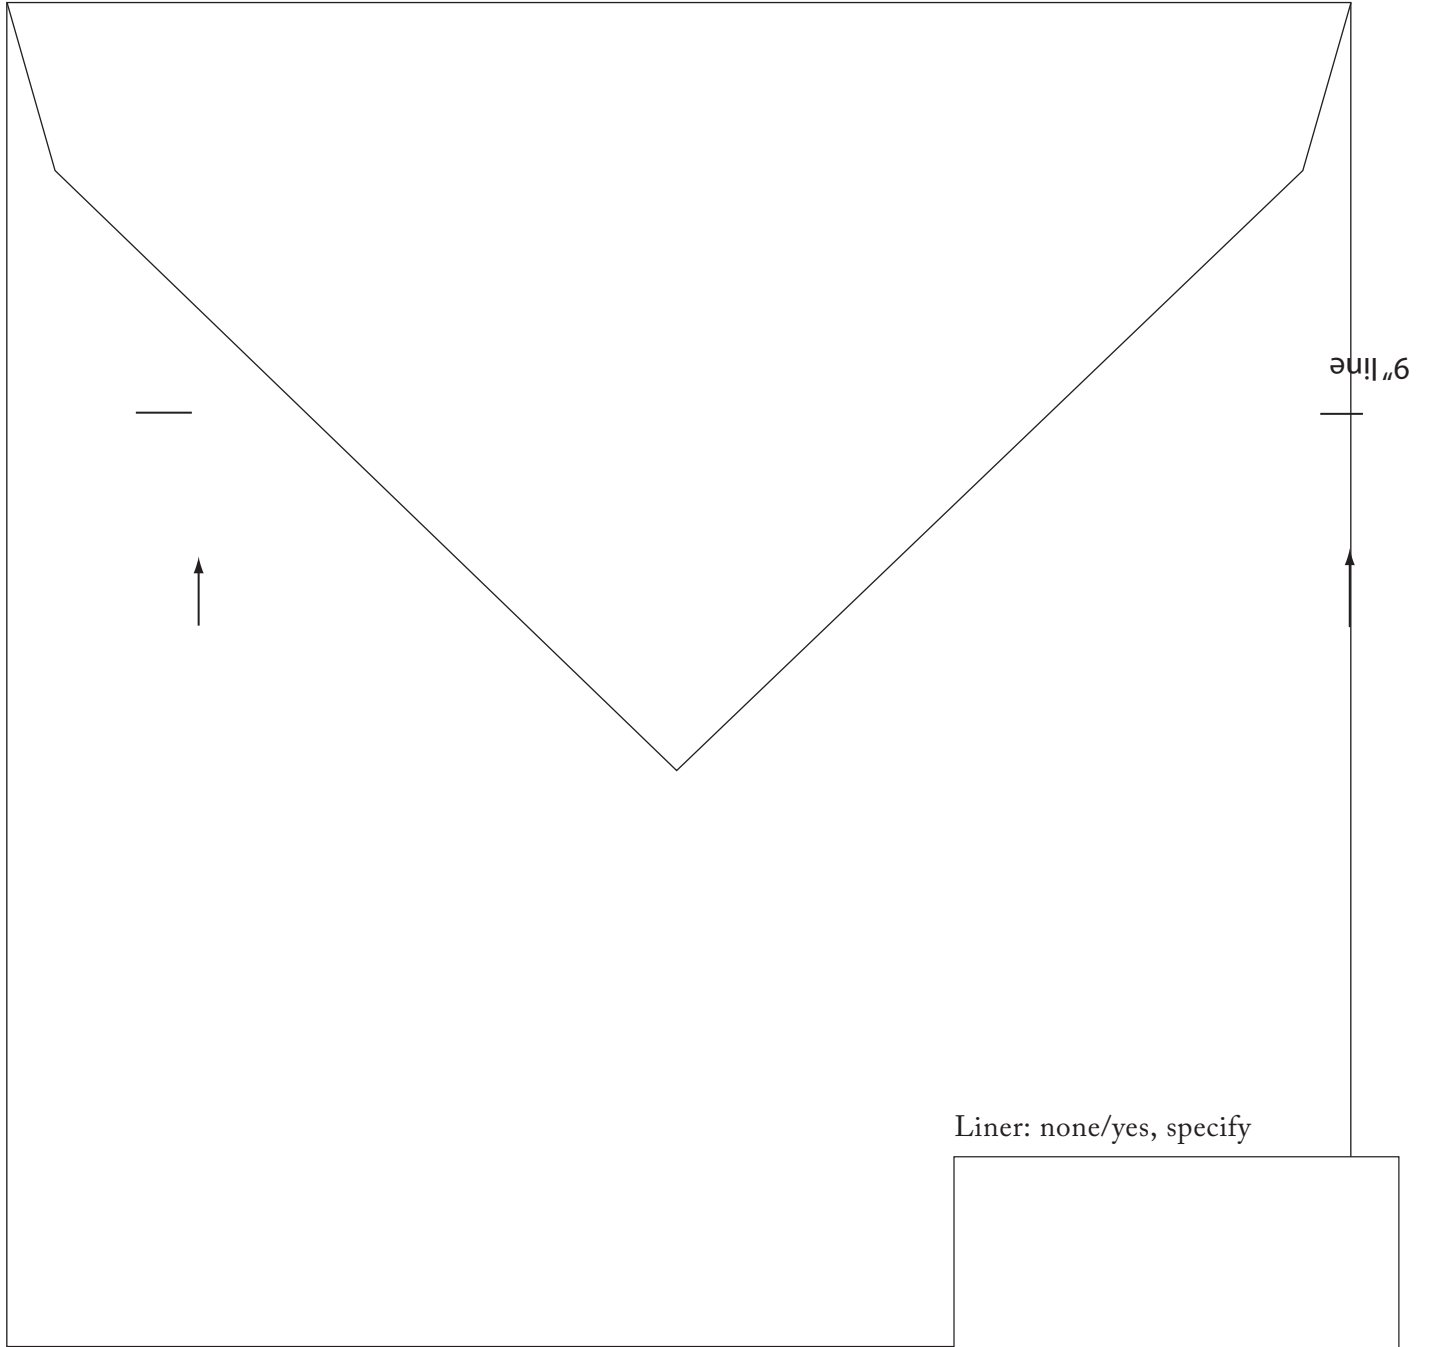

Proof #: 1

Description/Item #: ---

Retailer Name: ---

Client Name: ---

Qty: ---

Size: Marquis, 7" x 7", Pointed Flap

Stock: Crane FL White, Pearl White, Ecru Lettra

Ink Color(s): ---

Liner: none/yes, specify

Notes: none

Liner: none/yes, specify